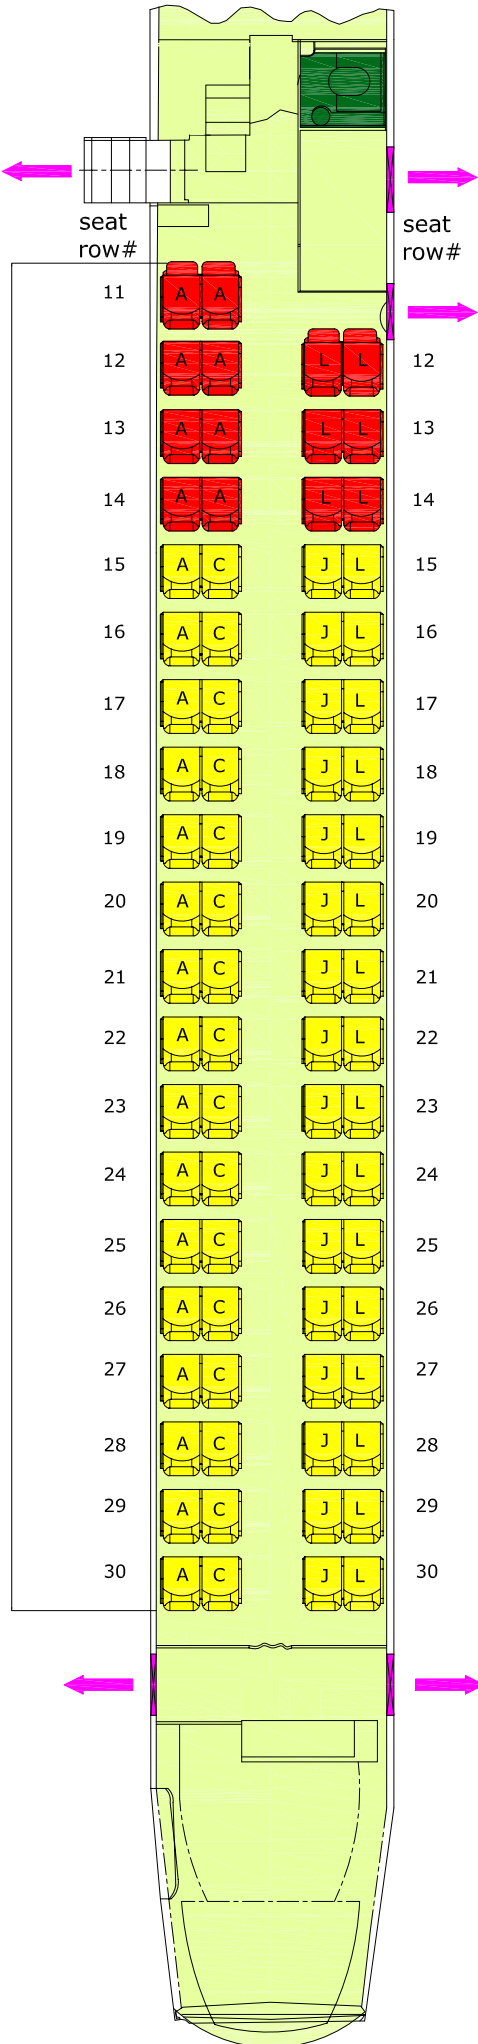

7 Cloued nine seat 64 Economy class seat @30 inch pitch

LEGEND

-  Cloued nine seat width-16.92x2 inch
-  Economy Class seat width-16.92 inch
-  Toilet
-  Emergency exit

Note:-Cloued nine seat Features

Separated by a curtain which is rolled sideways during take-off and landing
 Recline-none