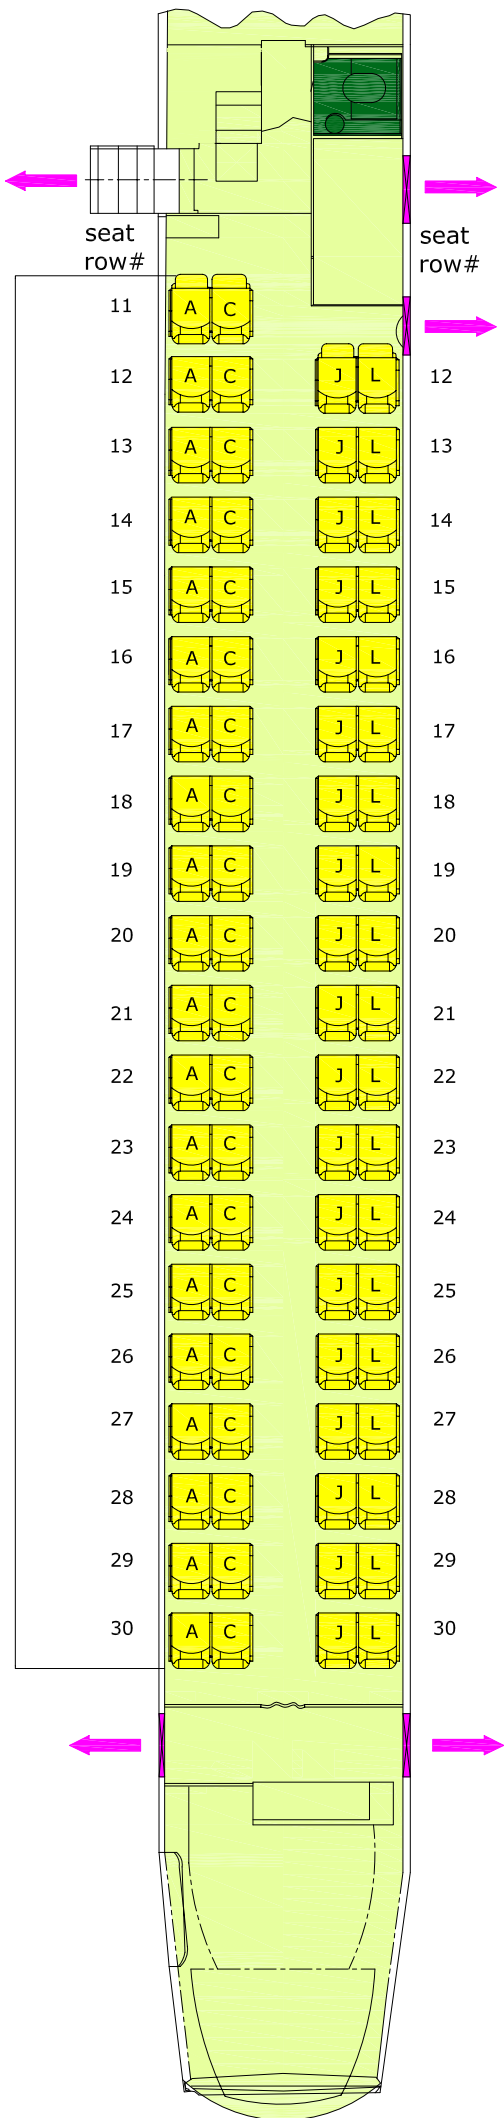

78 Economy class seat @30 inch pitch

**LEGEND**

-  Economy Class seat width-16.92 inch
-  Toilet
-  Emergency exit