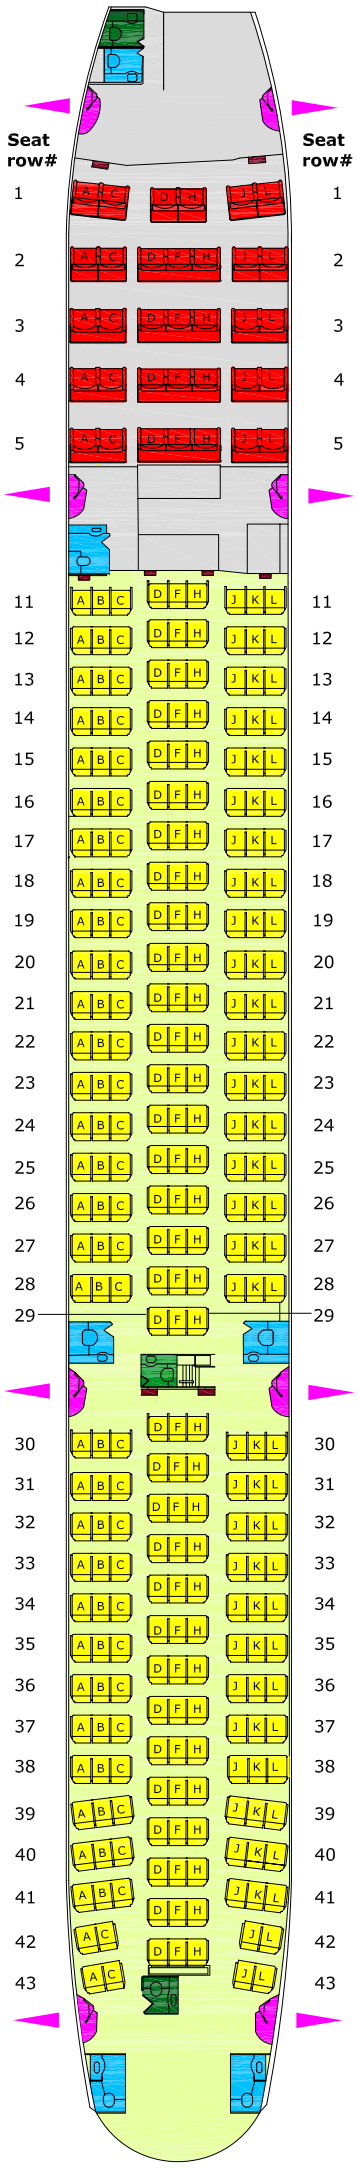

34 CLOUD NINE @65" PITCH (EXCEPT AS NOTED)

287 ECONOMY CLASS @32" PITCH (EXCEPT AS NOTED)

LEGEND

-  Cloud nine seat –Recline 20.25"
-  Economy Class seat–Recline 22.20"
-  Toilet with diaper Board
-  Toilet with out diaper Board
-  Exit door
-  Baby bassinet fitting