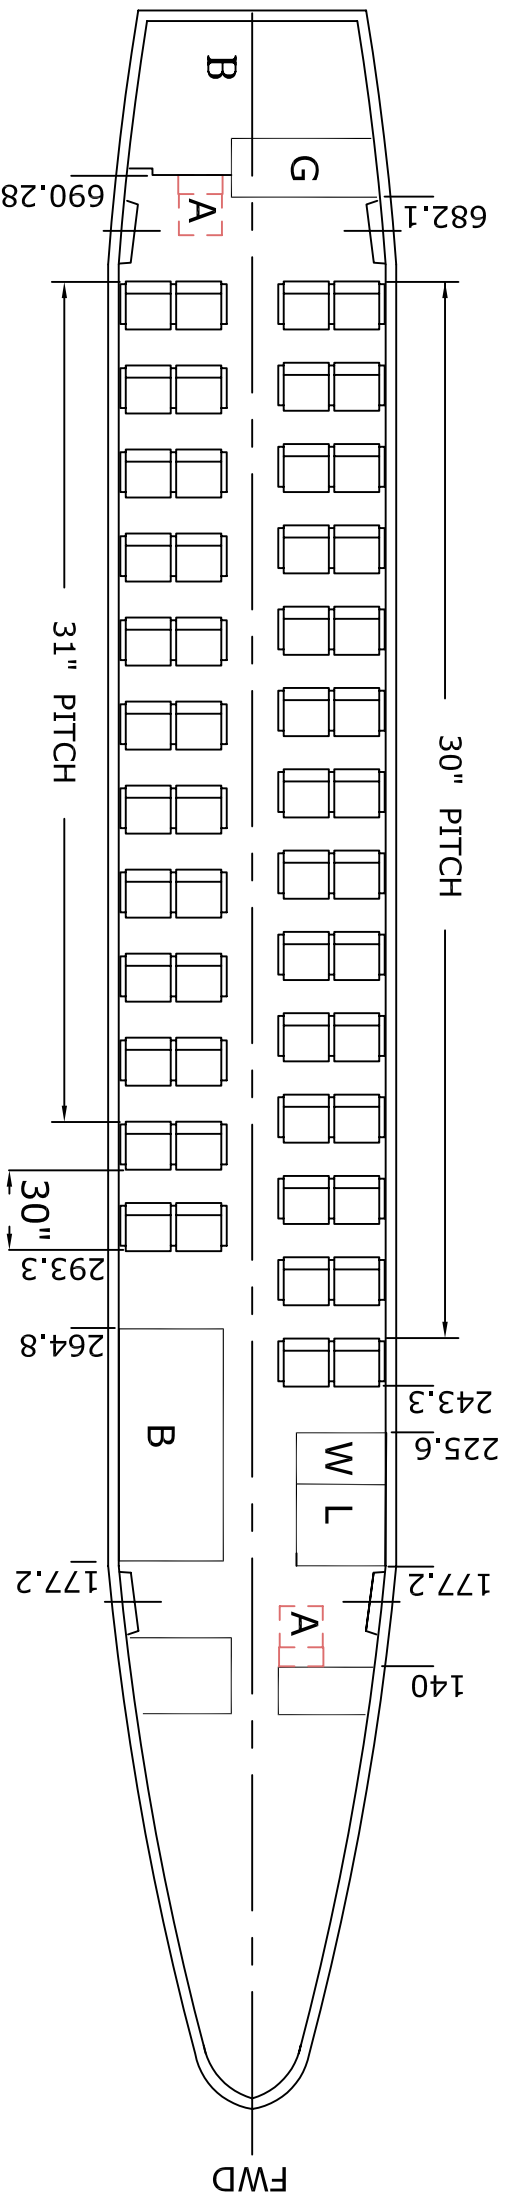

FOKKER-50				Letters in diagram
Aircraft	Class	Class Code	No. of Seats	Recline*
ET-AKR	Cloud Nine	C	-	-
ET-AKS	Economy	Y	52	4
ET-AKT				
ET-AKU				
ET-AKV				

\* Recline is in inches measured from up-right position

**52 PASSENGERS CONFIGURATION**

**FOKKER-50**