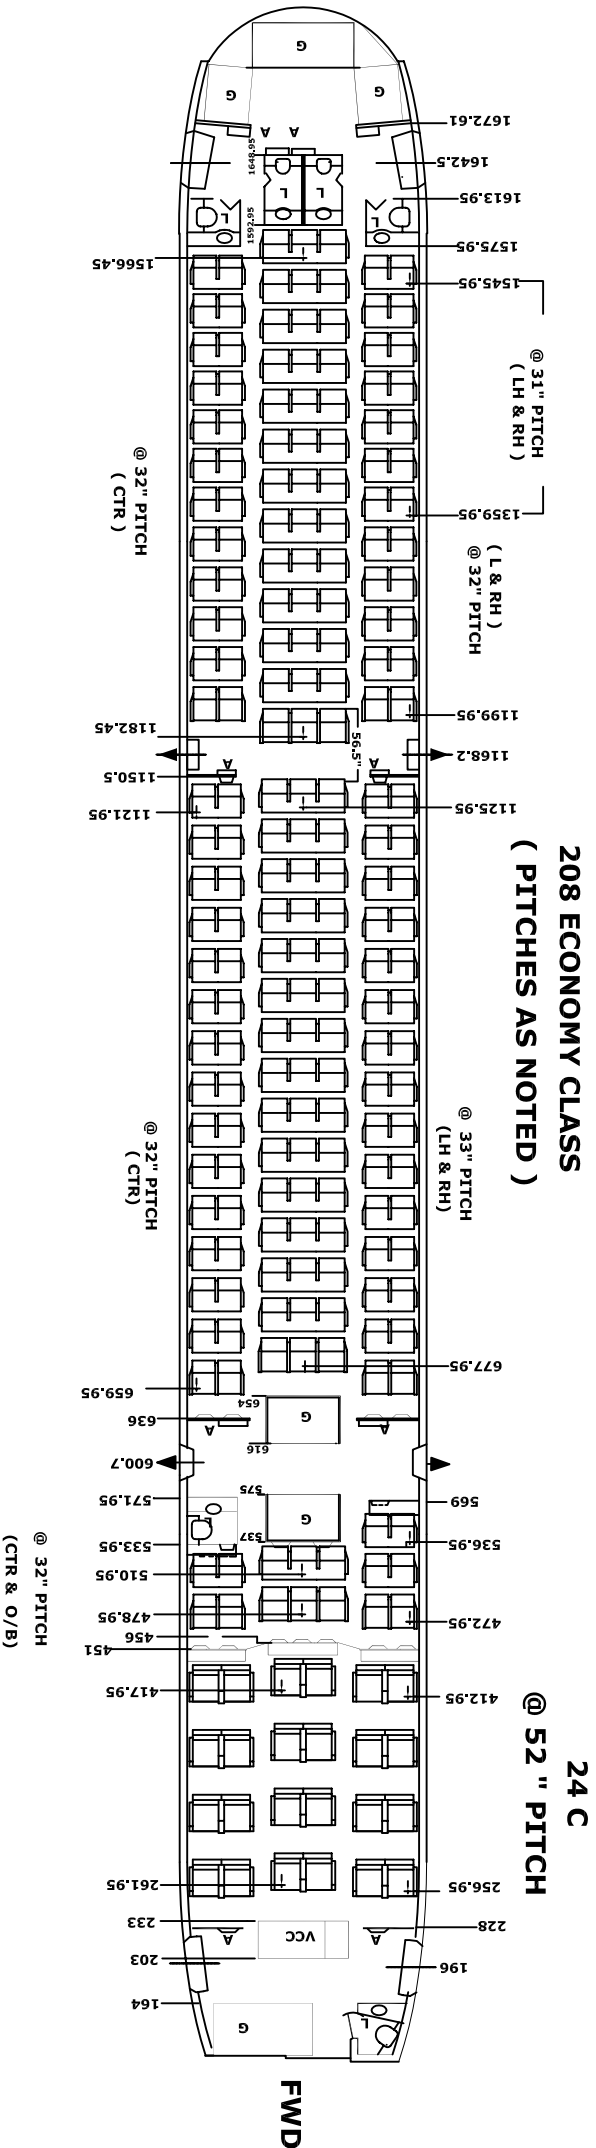

B767-300ER					Letters in diagram	
Aircraft	Class	Class Code	No. of Seats	Recline*	Pallets	Containers
ET-ALP	Cloud Nine Economy	C	24	11	4	14
			208	6		L = Lavatory

\* Recline is in inches measured from up-right position

**232 PASSENGERS CONFIGURATION**  
**B767-300ER**