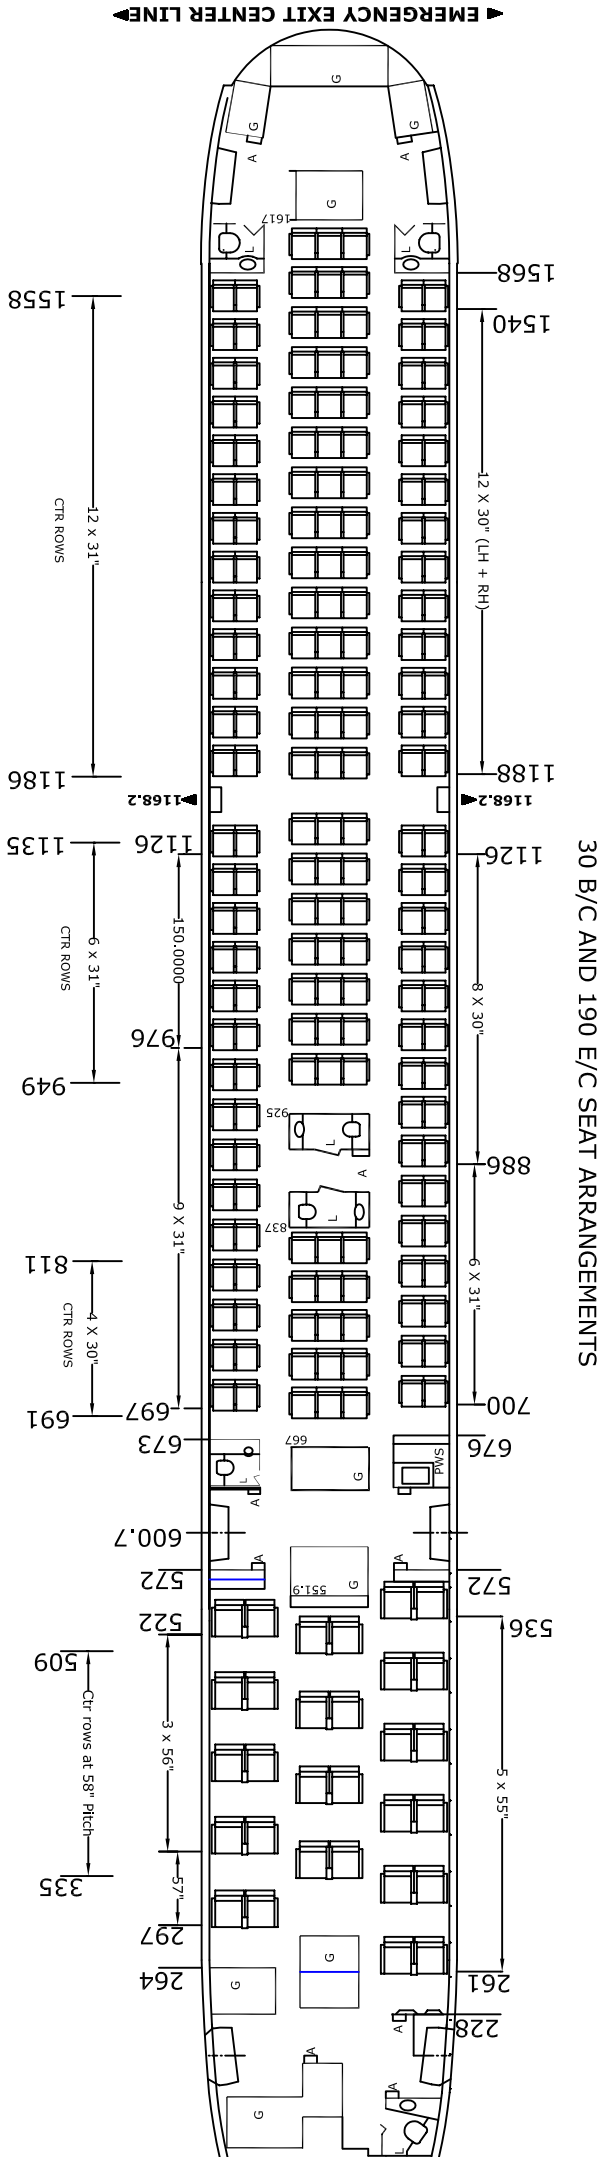

B767-300ER						Letters in diagram
Aircraft	Class	Class Code	No. of Seats	Recline*	Pallets	Containers
ET-AME	Cloud Nine Economy	C	30	13.5	4	14
		Y	190	8.35		
						A = Attendant seat G = Galley L = Lavatory

* Recline is in inches measured from up-right position

220 PASSENGERS CONFIGURATION
B767-300ER