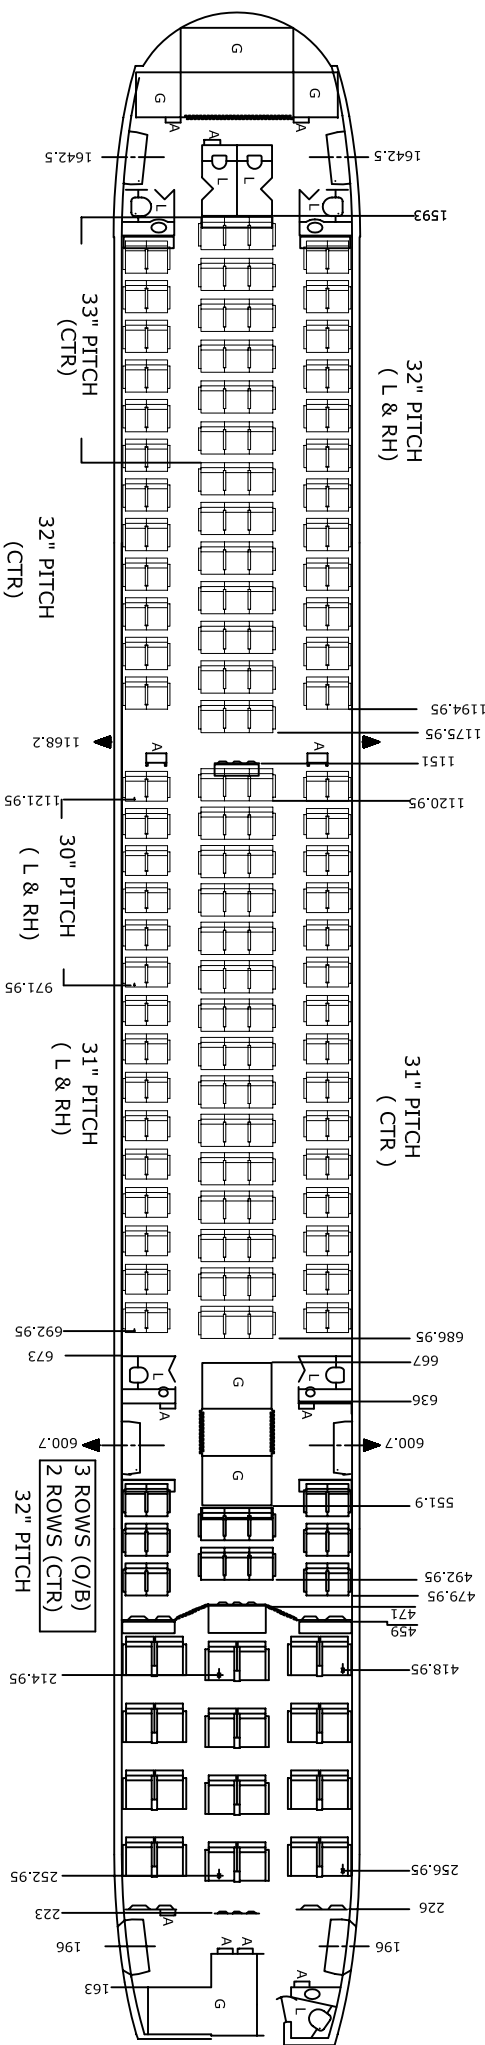

B767-300ER						Letters in diagram
Aircraft	Class	Class Code	No. of Seats	Recline*	Pallets	Containers
ET-ALC	Cloud Nine	C	24	10	4	14
	Economy	Y	210	6		

* Recline is in inches measured from up-right position

**210 ECONOMY CLASS
PITCHES AS NOTED**

**24 CLOUD NINE
@ 54" PITCH**

**234 PASSENGERS CONFIGURATION
B767-300ER**

▶ EMERGENCY EXIT CENTER LINE ▶